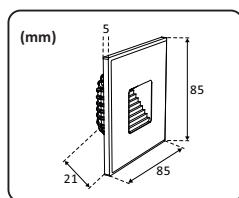

Symbolförklaring - Symbols

- Uppfyller EU kraven för elsäkerhet, EMC samt Miljö.
  Confirms to EU Directive for Safety, EMC and Environment.
- Avsedd både för inom- och utomhusbruk (Endast armatur).
  Intended both for indoor and outdoor use (Luminaire only).
- LED-ljuskälla.
  LED light source.
- Anger kapslingsklass för armatur.
  Ingress protection of Luminaire.
- Anger kapslingsklass för drivdon och anslutningar.
  Ingress protection of driver and connections.
- Skyddsklass II, dubbelisolering, internt drivdon.
  Class II protection, internal driver.
- Anger armaturens justerbarhet.
  Indicates the luminaires adjustability.
- Anger drivström.
  Working current.
- Armatur får installeras direkt i isolering.
  Luminaires can be installed directly in isolation.
- Dimbar. Kompatibel med de flesta 230VAC dimmers.
  Dimmable. Compatible with most 230 VAC dimmers.
- Elektriskt och elektroniskt avfall, källsorteras som elskrot.
  WEEE - Waste of electrical and electronic equipment.
- Uppfyller ROHS direktivet.
  RoHS: Restriction of Hazardous Substances.
- Håltagning.
  Cut-Out.
- Spridningsvinkel.
  Beam Angle.
- Utbytbar ljuskälla (endast LED) av kvalificerad personal.
  Replaceable (LED only) light source by a professional.
- Drivdon utbytbart av slutanvändare.
  Replaceable control gear by an end-user.